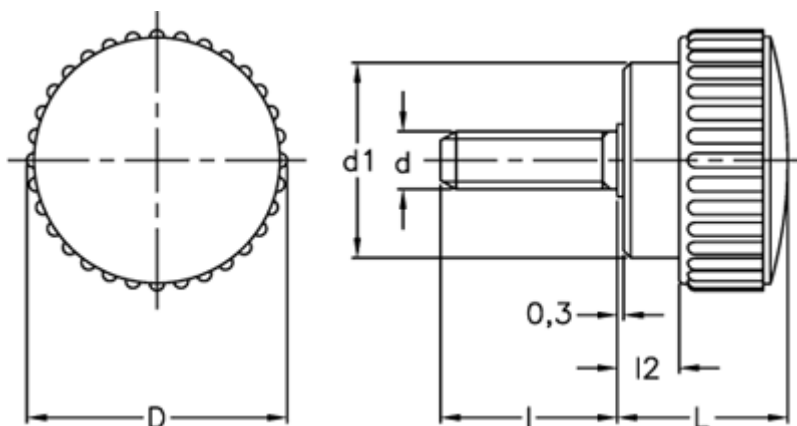

Data Sheet

Article number: 2302102131

Description: E+G Knurled grip knob
B.193/15 S-p-M5x10-INOX

Measures

D	=	15
d1	=	11
d 6g	=	M5
l	=	10
L	=	11
l2	=	2